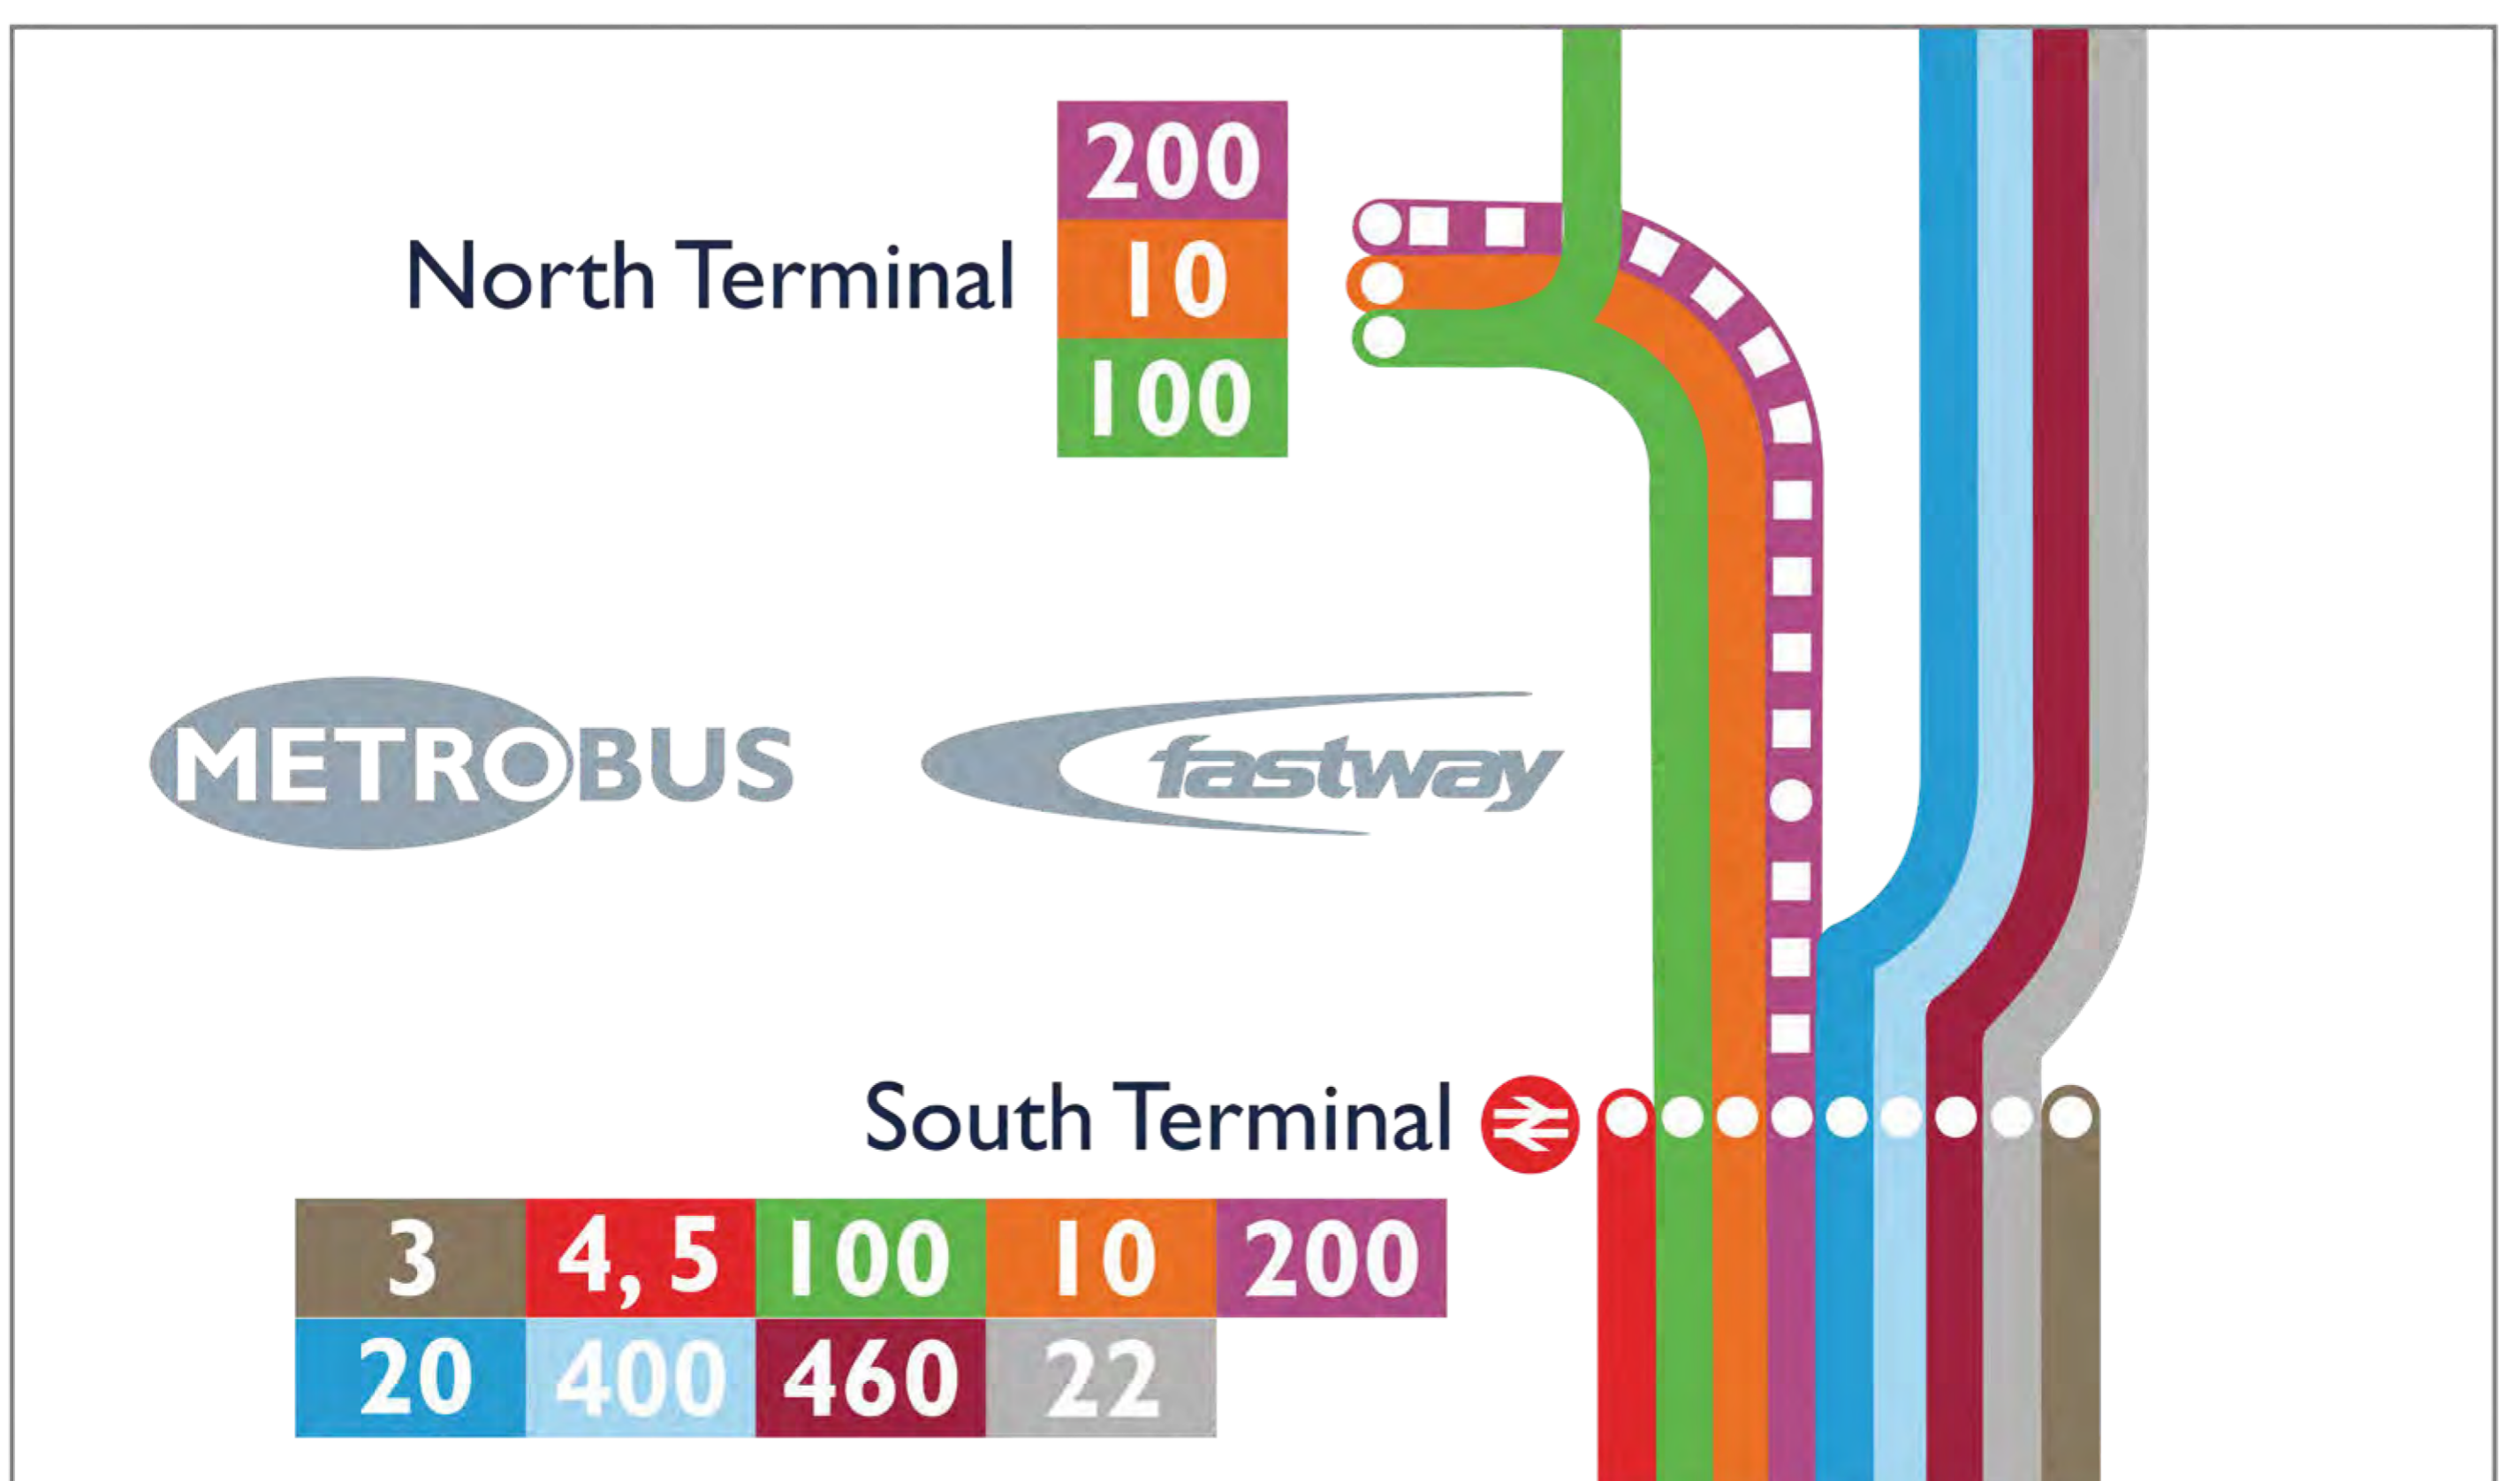

South Terminal

Bus & Coach Stops and Drop-off Landside (Level 00)

Long stay car park buses

Type	Location
Pick-up	Upper forecourt – Level 20 (northern end past the Airport Cars Taxi pick-up point)
Drop-off	Upper forecourt – Level 20 (southern end)

Bus routes serving Gatwick

South Terminal

Baggage reclaim

Airside (Level 20)

South Terminal

International Departure Lounge

Lower level (Level 20)

South Terminal

International Departure Lounge

Upper level (Level 30)

South Terminal Check-in & Arrivals Landside (Level 20)

South Terminal

Departures & Security

Landside (Level 30)