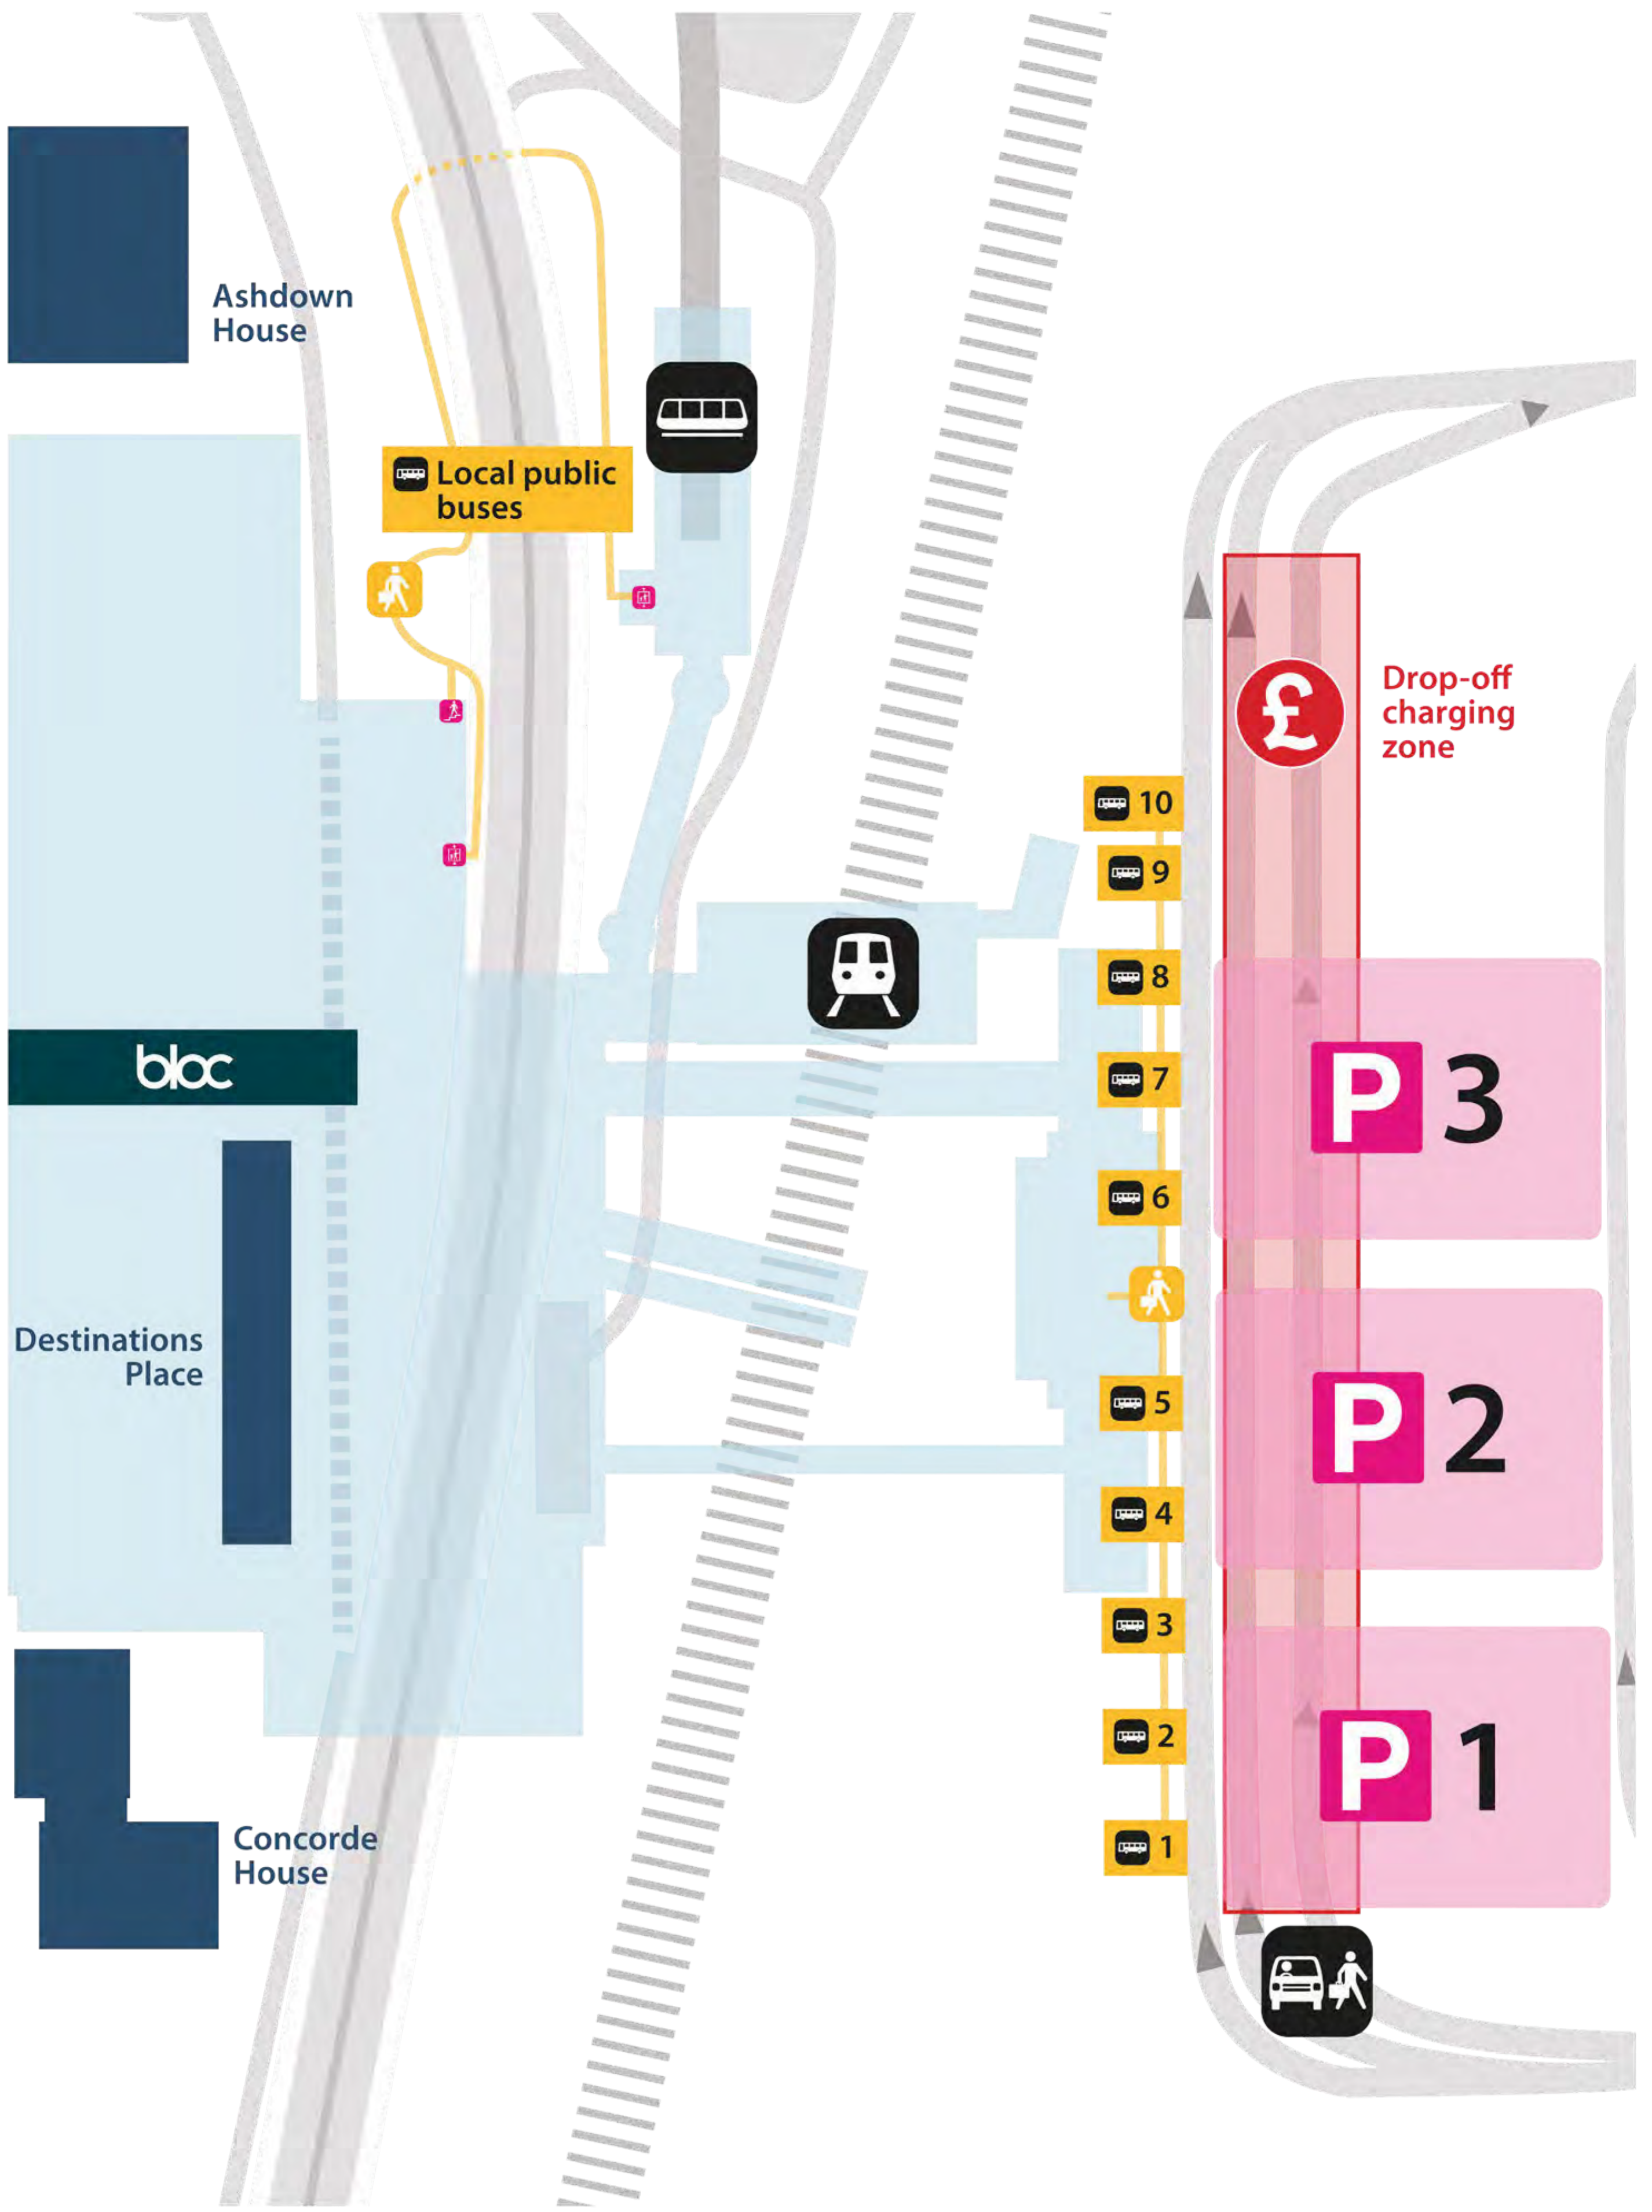

South Terminal

Bus & Coach Stops and Drop-off Landside (Level 00)

Long stay car park buses

Type	Location
Pick-up	Upper forecourt – Level 20 (northern end past the Airport Cars Taxi pick-up point)
Drop-off	Upper forecourt – Level 20 (southern end)

Bus routes serving Gatwick

South Terminal

Baggage reclaim

Airside (Level 20)

South Terminal

International Departure Lounge

Lower level (Level 20)

South Terminal

International Departure Lounge

Upper level (Level 30)

South Terminal Check-in & Arrivals Landside (Level 20)

South Terminal

Departures & Security

Landside (Level 30)