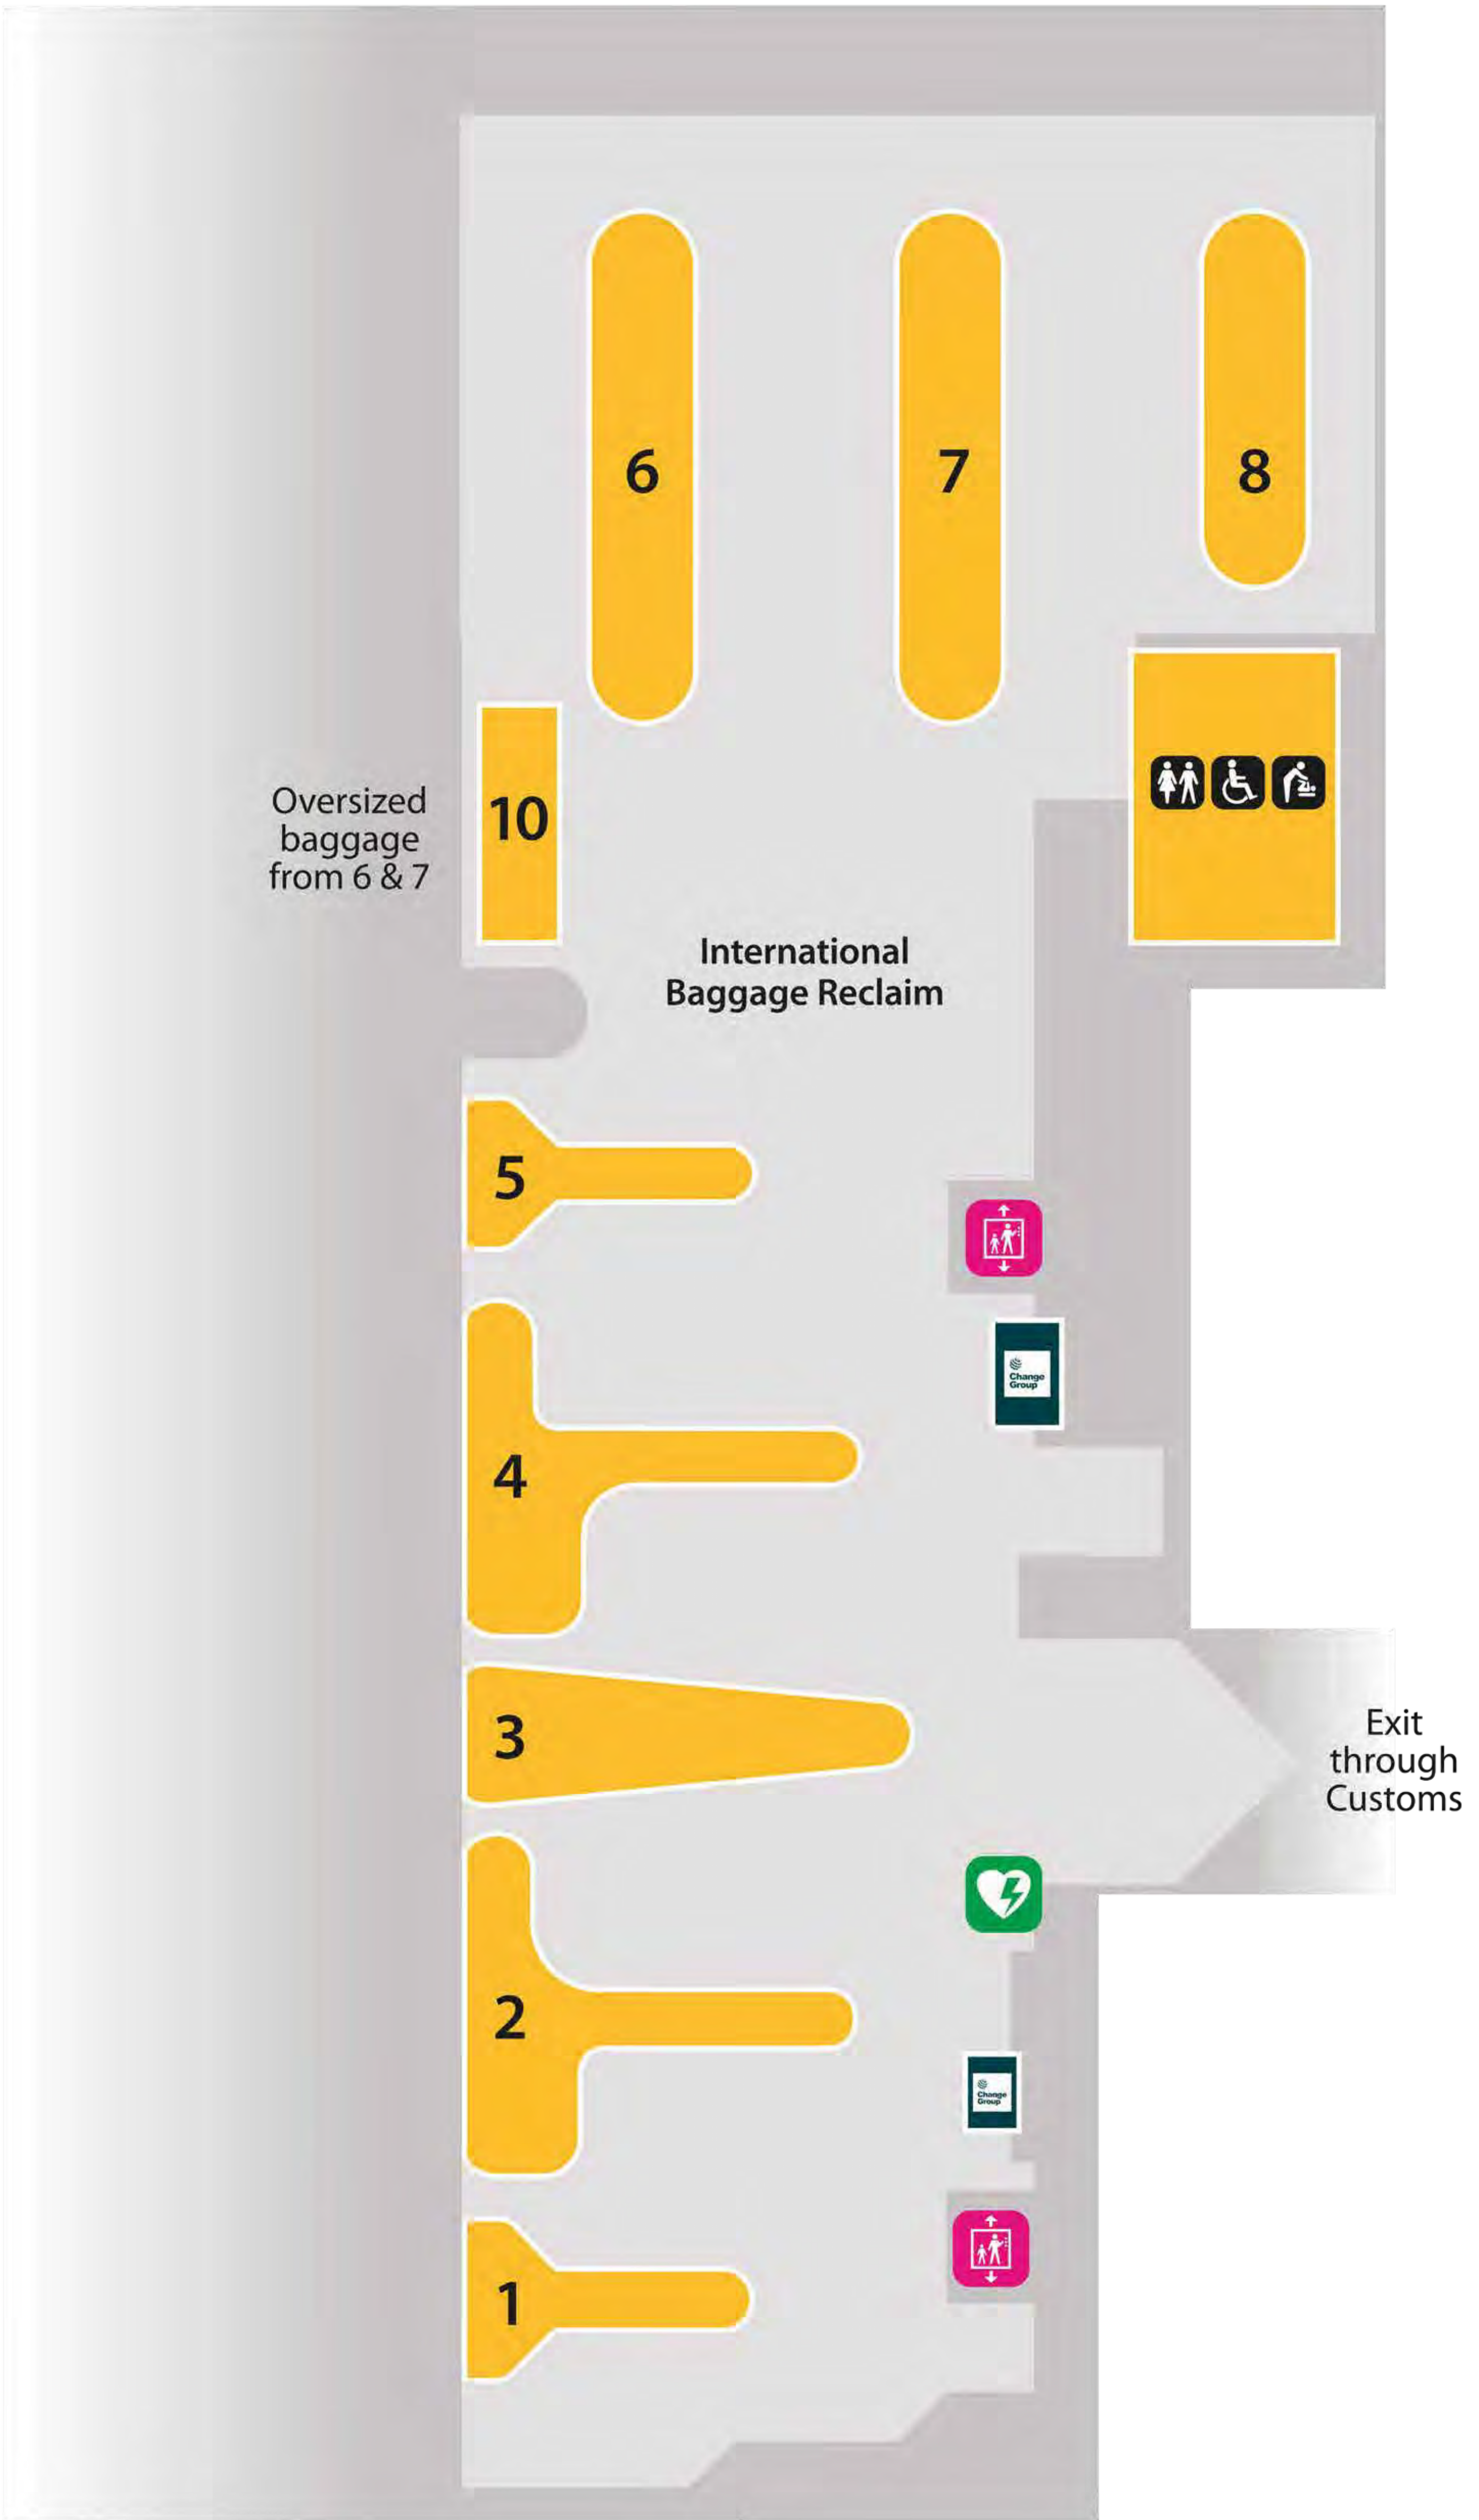

South Terminal

Bus & Coach Stops and Drop-off Landside (Level 00)

Long stay car park buses

Type	Location
Pick-up	Upper forecourt – Level 20 (northern end past the Airport Cars Taxi pick-up point)
Drop-off	Upper forecourt – Level 20 (southern end)

Bus routes serving Gatwick

South Terminal

Baggage reclaim

Airside (Level 20)

South Terminal

International Departure Lounge

Lower level (Level 20)

South Terminal

International Departure Lounge

Upper level (Level 30)

South Terminal Check-in & Arrivals Landside (Level 20)

South Terminal

Departures & Security

Landside (Level 30)